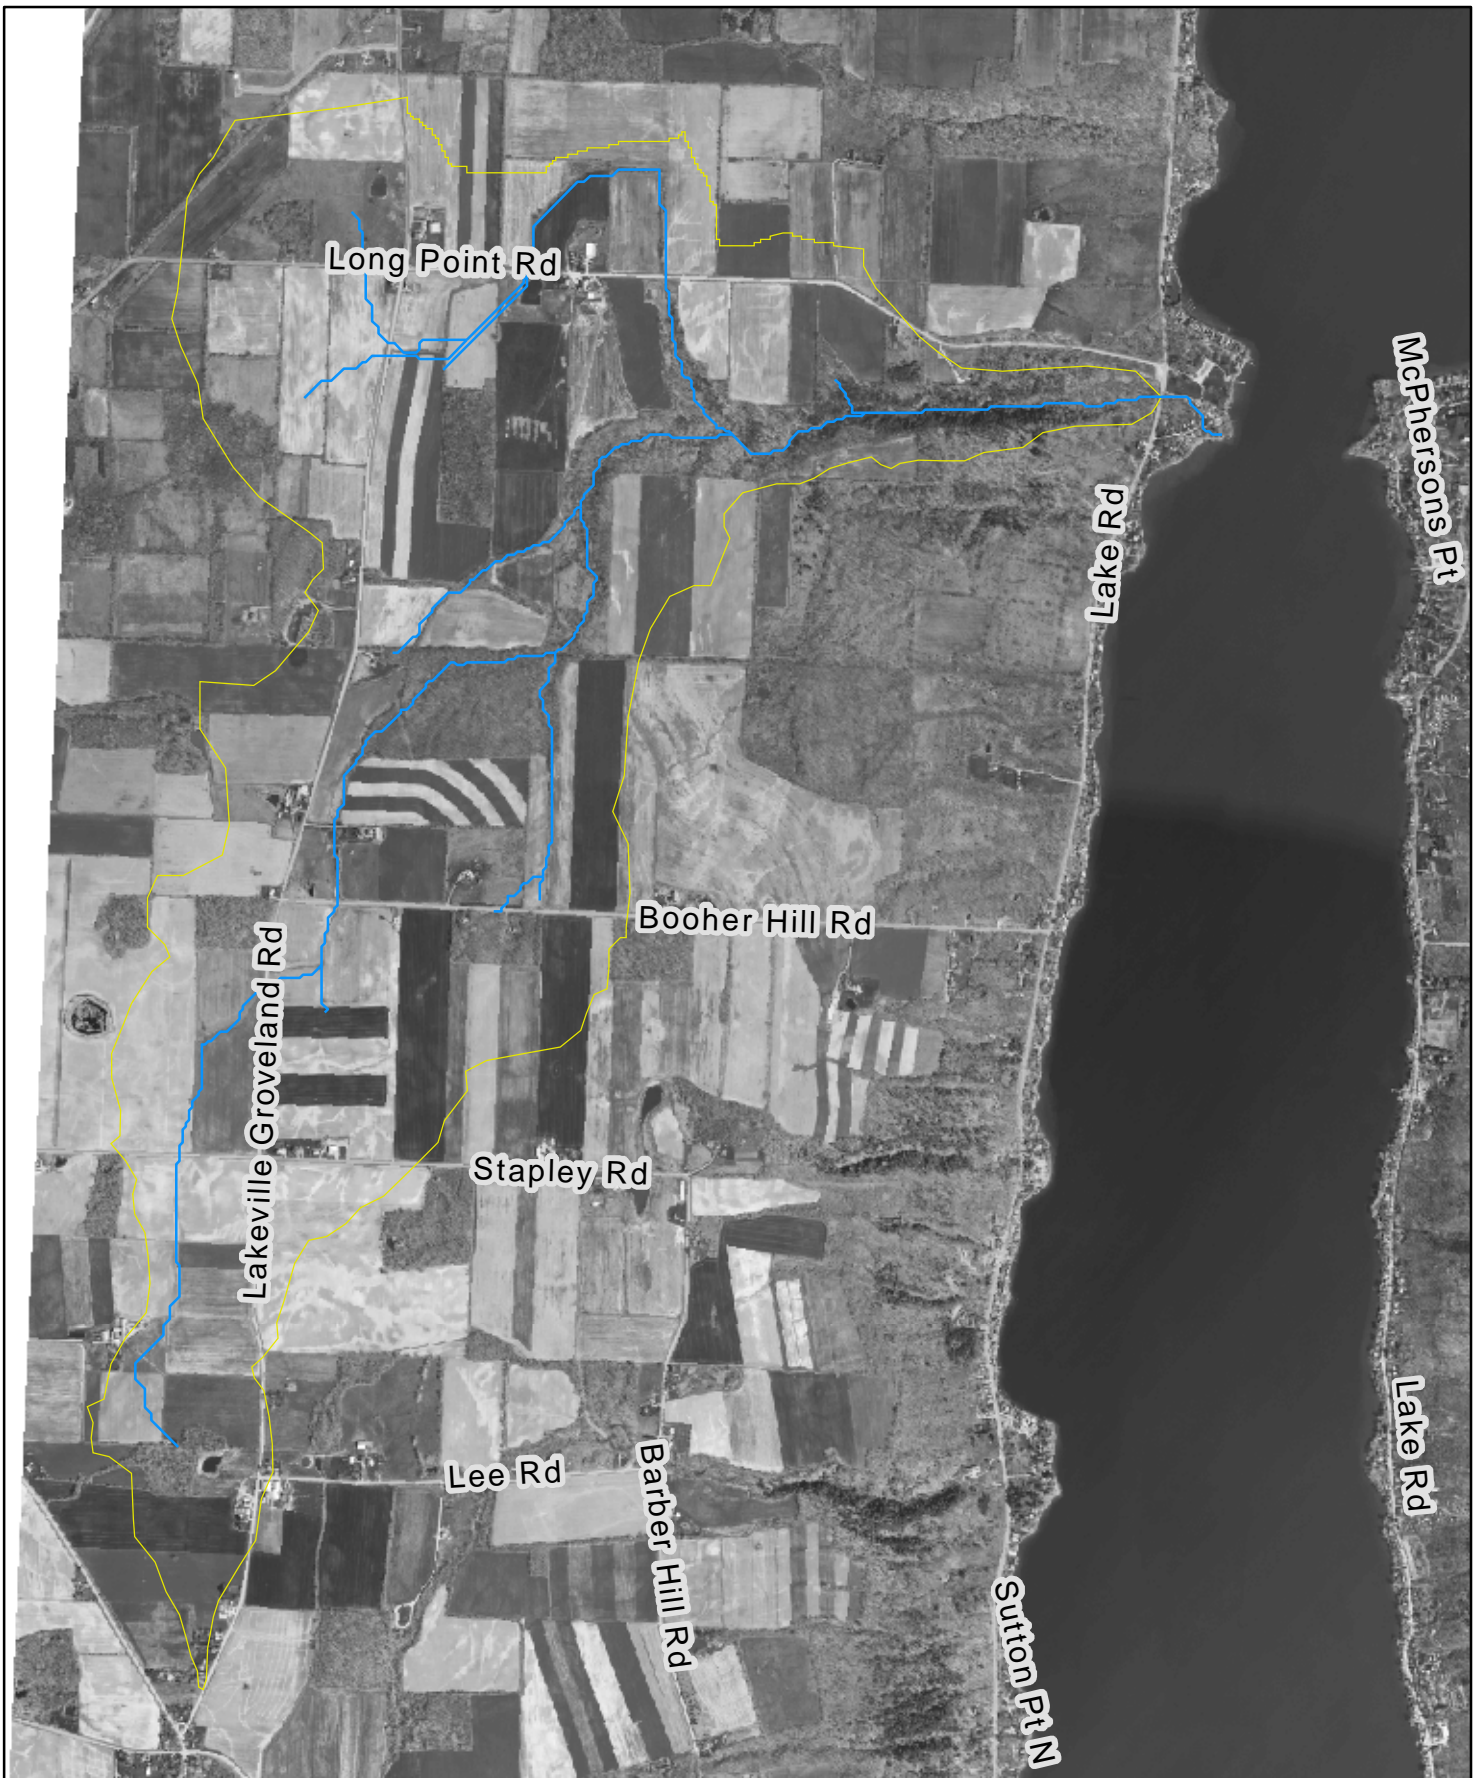

Long Point Watershed Boundary

SUNY Brockport 1/12/2007

Long Point Watershed Area: 5,878,671 m²
1,453 acres