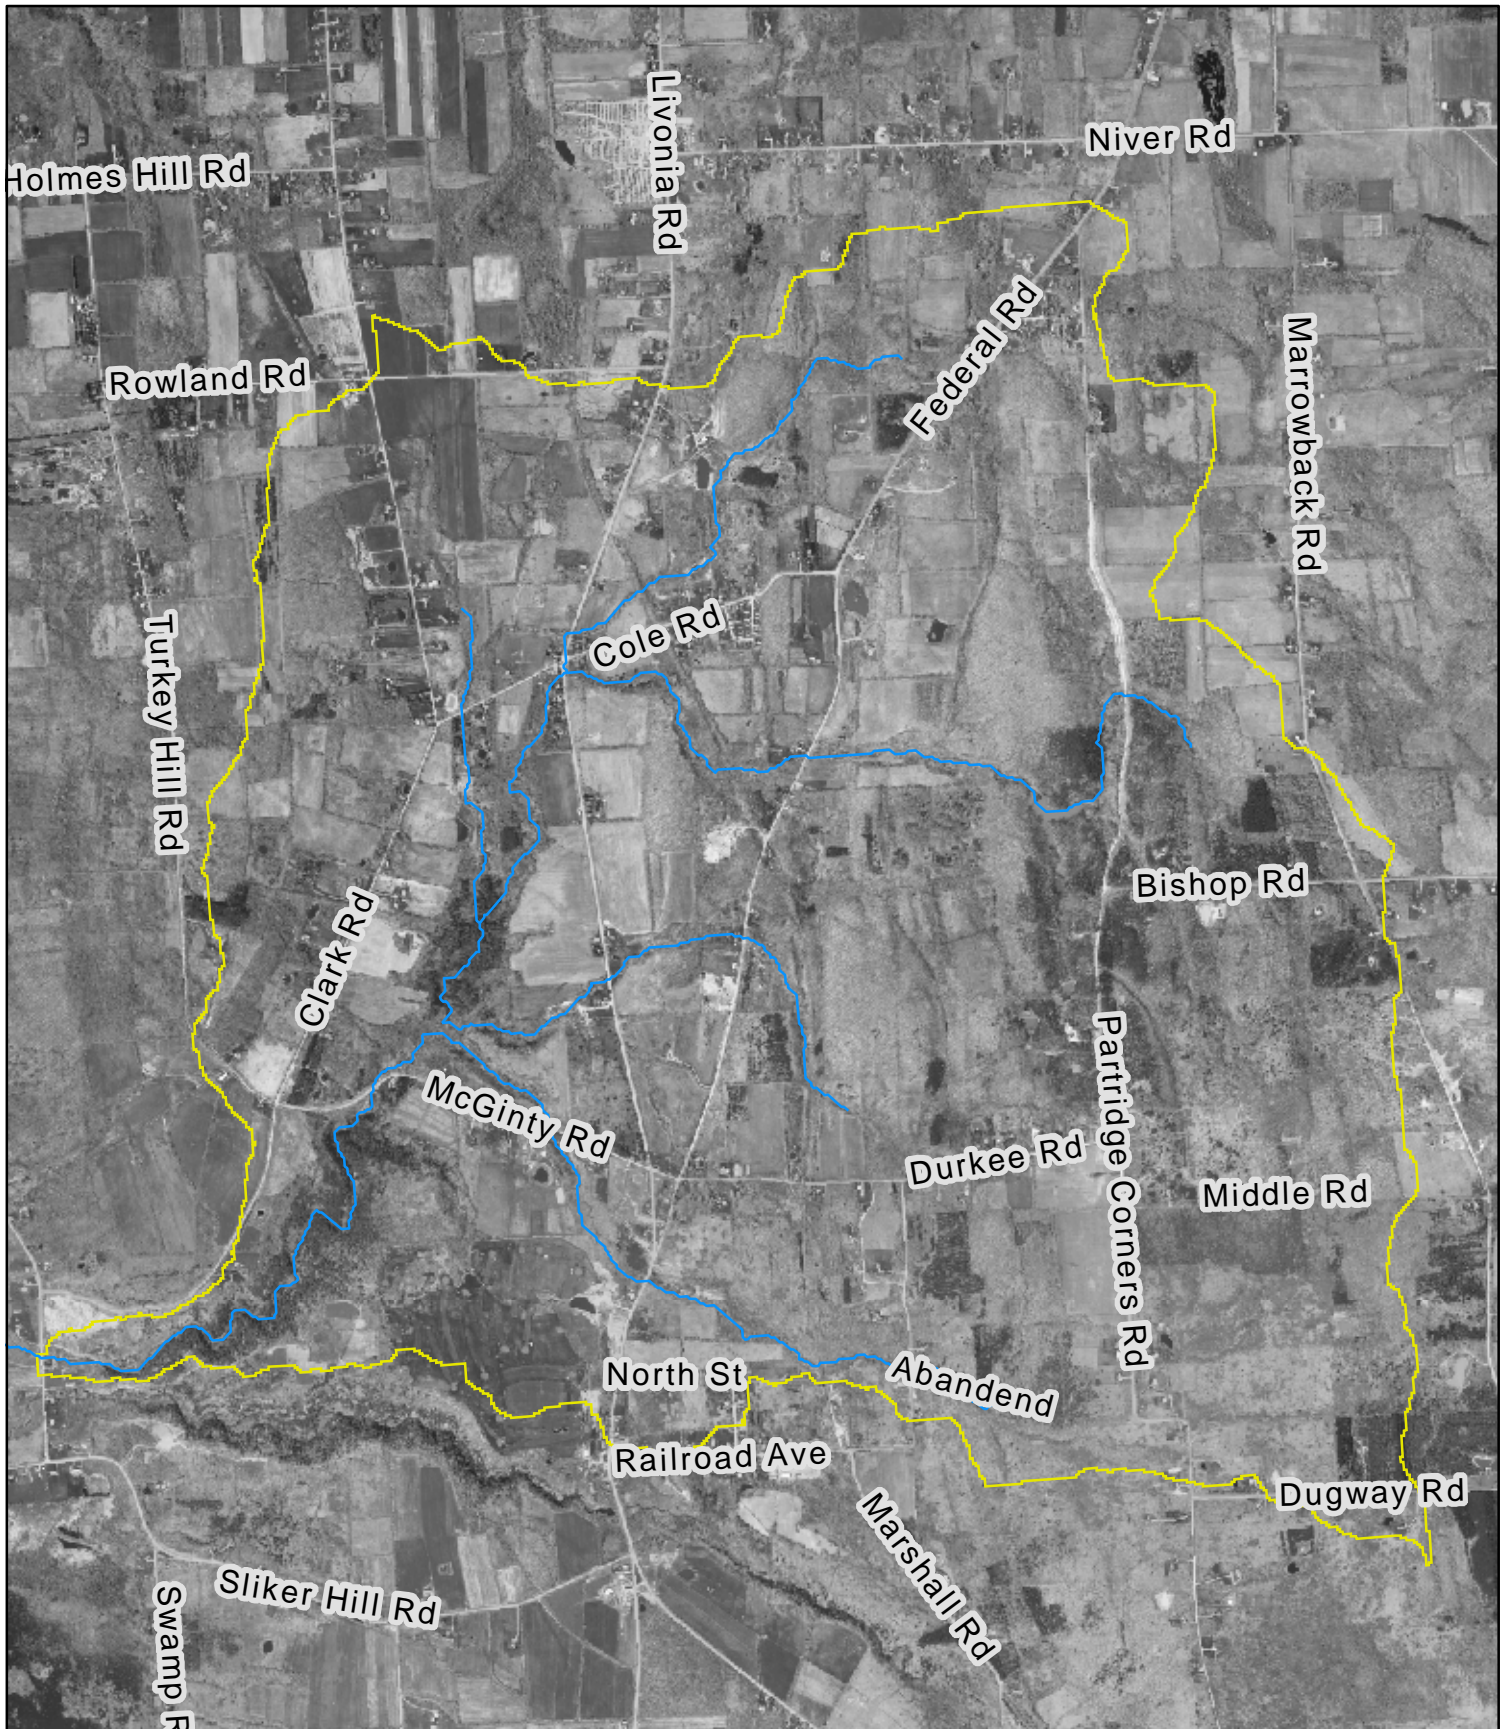

# North McMillan Watershed Boundary

SUNY Brockport 1/12/2007

North McMillan Watershed Area: 17,781,903 m<sup>2</sup>  
4,394 acres