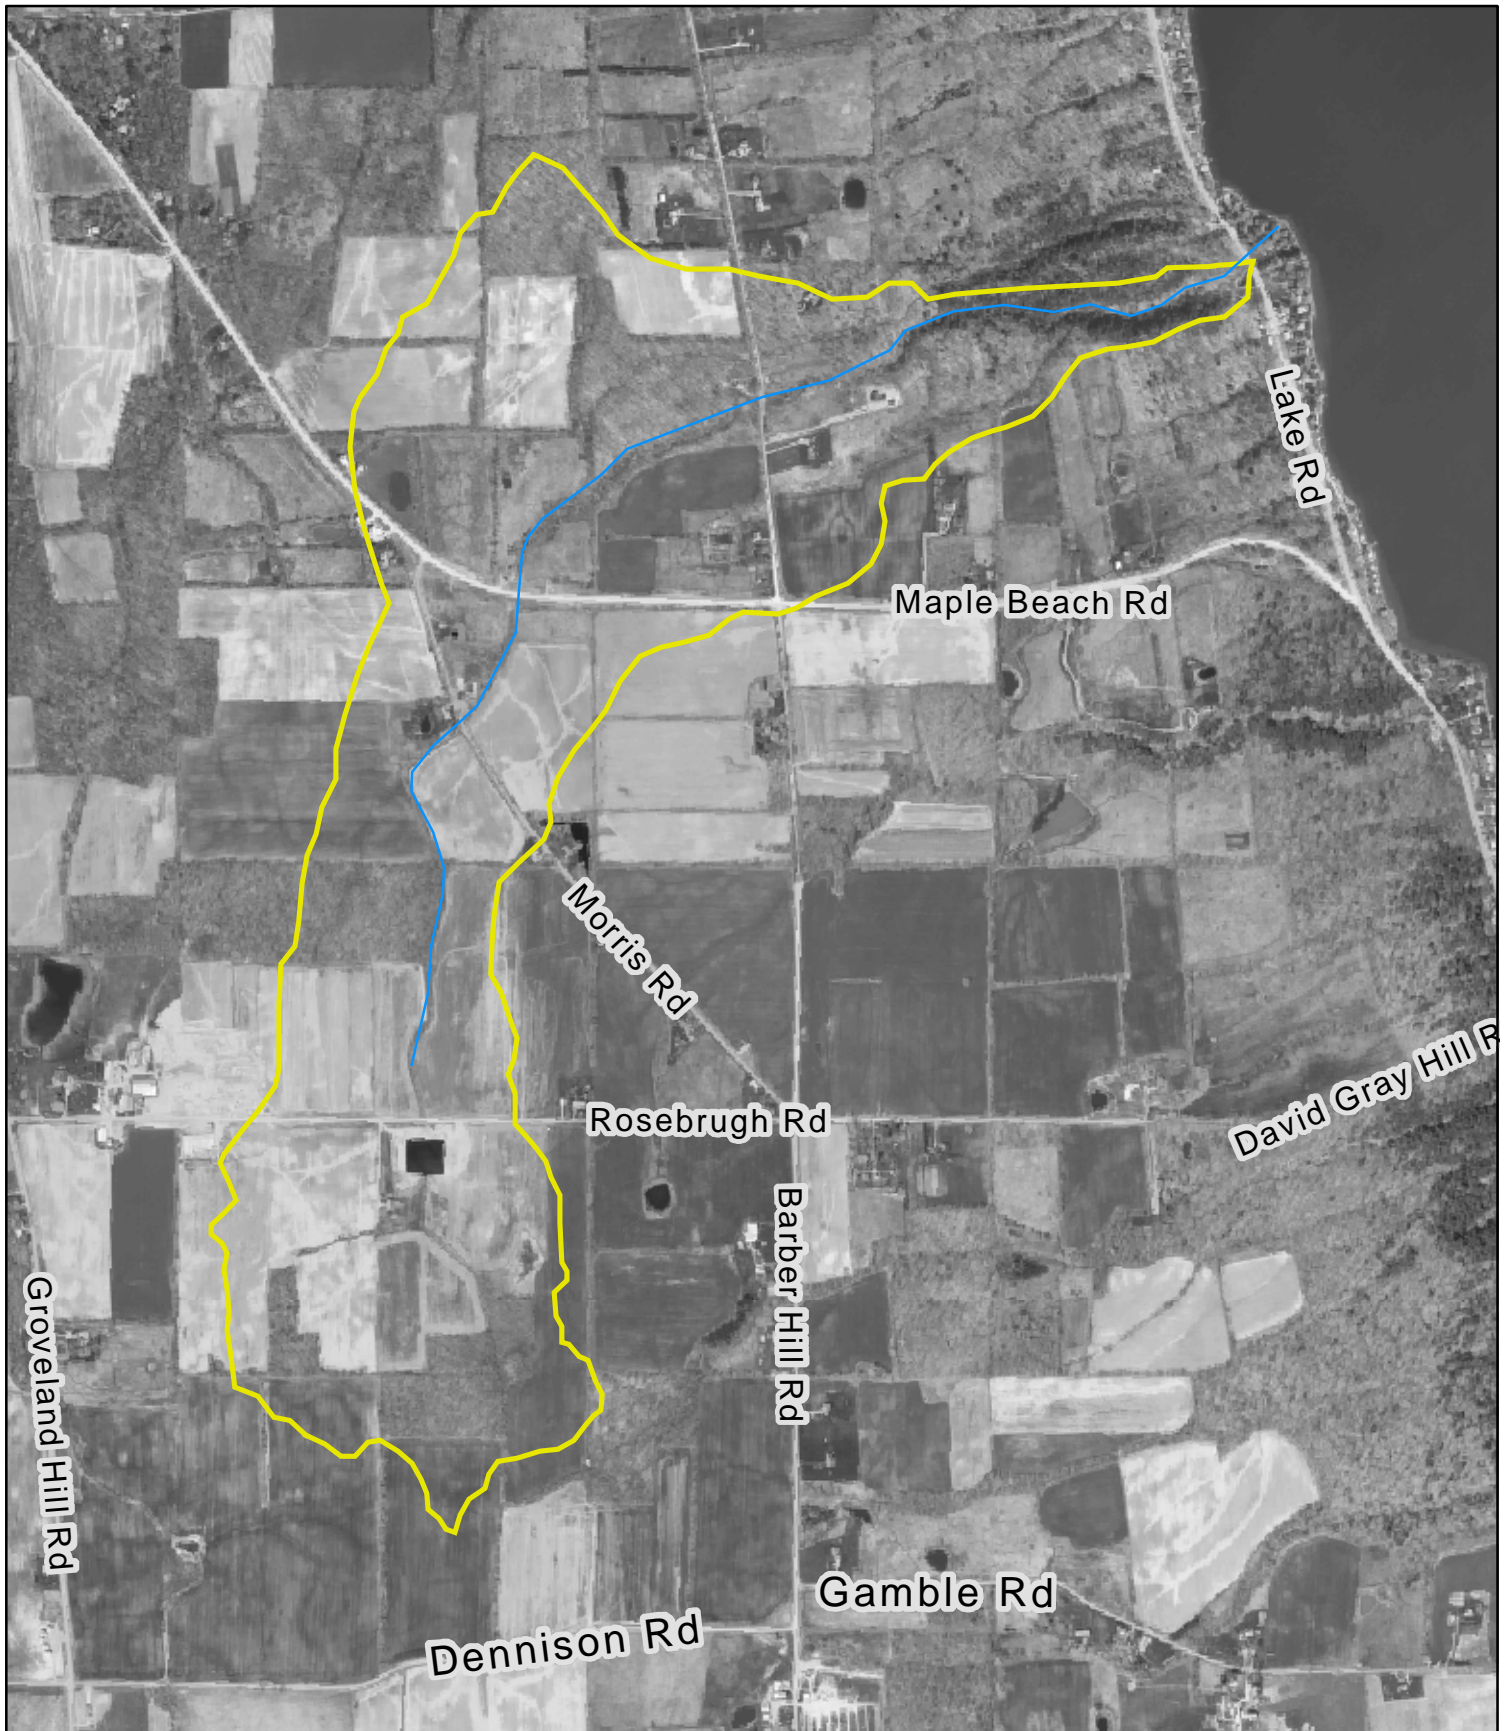

Southwest Watershed Boundary

SUNY Brockport 1/12/2007

Southwest Watershed Area: 1,763,536 m²
436 acres